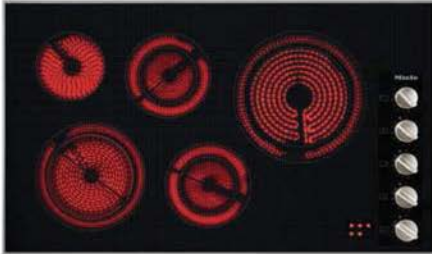

Miele

36" 5-Burner Electric Cooktop

KM 5627

This document is in no way a substitute for the Operating Instructions and Installation Specifications supplied with the appliance. Please refer to the Operating Instructions and Specifications supplied with your appliance (or online at miele.ca) prior to installing or using for the first time.

 miele.ca
Specification Sheets TRS 09292015

36" 5-Burner Electric Cooktop KM 5627

KM 5627

Features:

- New 3D glass design
- High-impact black Ceran[®] glass surface with stainless steel frame
- High speed ribbon element design
- Residual heat indicators for all zones
- Single and variable zones with increased power over previous models

SPECIFICATIONS

KM 5627 Electric Cooktop (240V)

KM 5627 Electric Cooktop (208V)

Product Dimensions	36" (915 mm) W x 2 15/16" (75 mm) H x 21 7/16" (544 mm) D
Cut-out Dimensions	34 1/2" (876 mm) W x 20 3/8" (518 mm) D
Minimum Back Spacing From Wall	2" (50 mm)
Minimum Countertop Thickness	1 3/16" (30 mm)
Electrical	
Electrical Requirements	208/240V, 60Hz, 50A
Power Cable	4' 8 11/16" (1.44 m)
Shipping	
Shipping Weight	50 lbs (22.7 kg)
Shipping Dimensions	40 3/4" W x 3 9/16" H x 26 21/32" D
Support	
Call Miele	800.565.6435
Miele Website	www.miele.ca

Burner data

Burner	Ø Diameter		Output in Watts at	
	inch	cm	208 V	240 V
Left front ①	7 1/16" / 9 1/16"	18 / 23	1600 / 2500	1600 / 2500
Left rear ②	5 11/16"	14.5	1200	1200
Center rear ③	4 3/4" / 7 1/16"	12 / 18	700 / 1800	700 / 1800
Right rear ④	8 1/4" / 10 5/8"	21 / 27	2000 / 2700	2000 / 3100
Right front ⑤	4 3/4" / 7 1/16"	12 / 18	700 / 1800	700 / 1800
			Total: 10000	Total: 10400