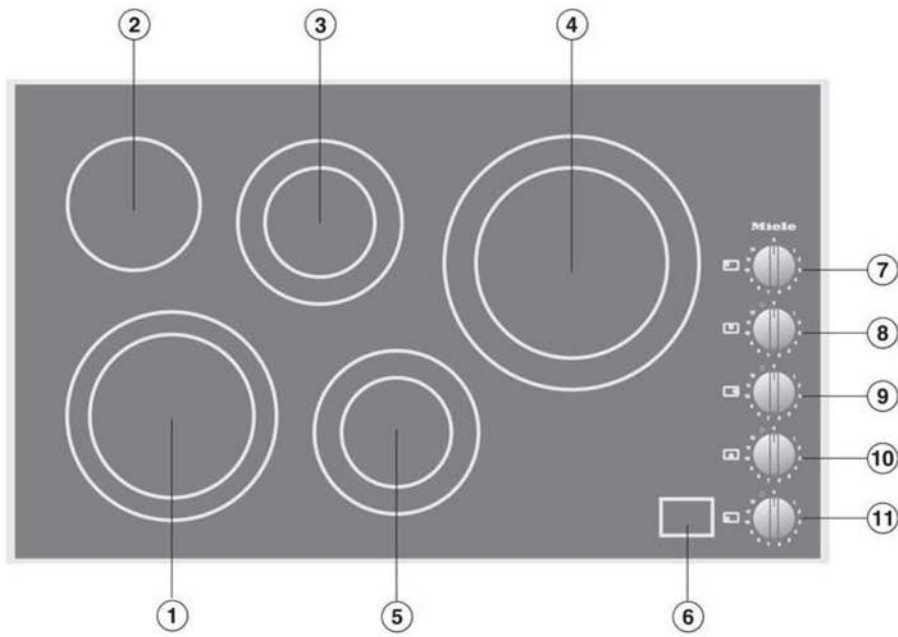

 miele.ca
Specification Sheets TRS 09292015

36" 5-Burner Electric Cooktop KM 5627

KM 5627

Features:

- New 3D glass design
- High-impact black Ceran[®] glass surface with stainless steel frame
- High speed ribbon element design
- Residual heat indicators for all zones
- Single and variable zones with increased power over previous models

SPECIFICATIONS

KM 5627 Electric Cooktop (240V)

KM 5627 Electric Cooktop (208V)

Product Dimensions	36" (915 mm) W x 2 15/16" (75 mm) H x 21 7/16" (544 mm) D
Cut-out Dimensions	34 1/2" (876 mm) W x 20 3/8" (518 mm) D
Minimum Back Spacing From Wall	2" (50 mm)
Minimum Countertop Thickness	1 3/16" (30 mm)
Electrical	
Electrical Requirements	208/240V, 60Hz, 50A
Power Cable	4' 8 11/16" (1.44 m)
Shipping	
Shipping Weight	50 lbs (22.7 kg)
Shipping Dimensions	40 3/4" W x 3 9/16" H x 26 21/32" D
Support	
Call Miele	800.565.6435
Miele Website	www.miele.ca

36" 5-Burner Electric Cooktop KM 5627

Top View

- ①③④⑤ Variable burners
- ② Standard burner
- ⑥ Residual heat indicator

Control knobs for the burners:

- ⑦ left rear
- ⑧ center rear
- ⑨ right rear
- ⑩ right front
- ⑪ left front

Burner data

Burner	Ø Diameter		Output in Watts at	
	inch	cm	208 V	240 V
Left front ①	7 1/16" / 9 1/16"	18 / 23	1600 / 2500	1600 / 2500
Left rear ②	5 11/16"	14.5	1200	1200
Center rear ③	4 3/4" / 7 1/16"	12 / 18	700 / 1800	700 / 1800
Right rear ④	8 1/4" / 10 5/8"	21 / 27	2000 / 2700	2000 / 3100
Right front ⑤	4 3/4" / 7 1/16"	12 / 18	700 / 1800	700 / 1800
			Total: 10000	Total: 10400