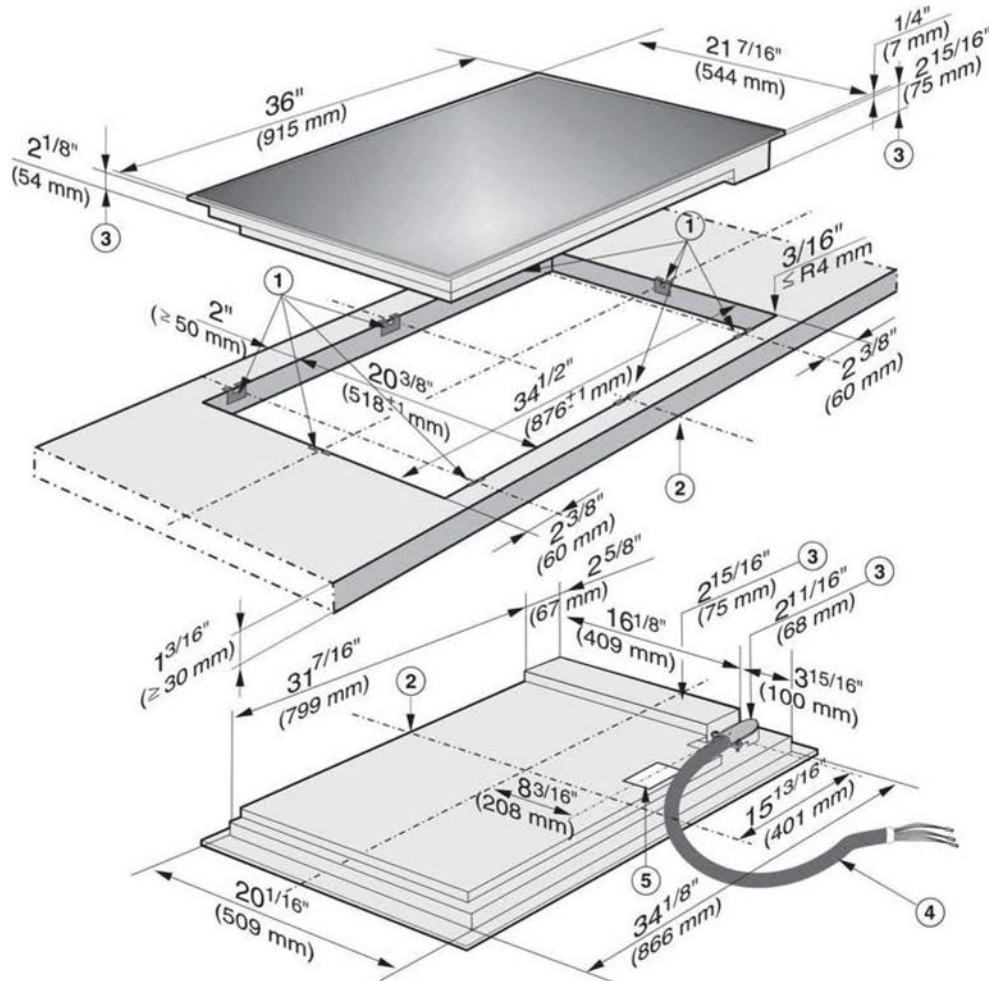

SPECIFICATIONS

KM 5627 Electric Cooktop (240V)

KM 5627 Electric Cooktop (208V)

Product Dimensions	36" (915 mm) W x 2 15/16" (75 mm) H x 21 7/16" (544 mm) D
Cut-out Dimensions	34 1/2" (876 mm) W x 20 3/8" (518 mm) D
Minimum Back Spacing From Wall	2" (50 mm)
Minimum Countertop Thickness	1 3/16" (30 mm)
Electrical	
Electrical Requirements	208/240V, 60Hz, 50A
Power Cable	4' 8 11/16" (1.44 m)
Shipping	
Shipping Weight	50 lbs (22.7 kg)
Shipping Dimensions	40 3/4" W x 3 9/16" H x 26 21/32" D
Support	
Call Miele	800.565.6435
Miele Website	www.miele.ca

36" 5-Burner Electric Cooktop KM 5627

Top View

- ①③④⑤ Variable burners
- ② Standard burner
- ⑥ Residual heat indicator

Control knobs for the burners:

- ⑦ left rear
- ⑧ center rear
- ⑨ right rear
- ⑩ right front
- ⑪ left front

Burner data

Burner	Ø Diameter		Output in Watts at	
	inch	cm	208 V	240 V
Left front ①	7 1/16" / 9 1/16"	18 / 23	1600 / 2500	1600 / 2500
Left rear ②	5 11/16"	14.5	1200	1200
Center rear ③	4 3/4" / 7 1/16"	12 / 18	700 / 1800	700 / 1800
Right rear ④	8 1/4" / 10 5/8"	21 / 27	2000 / 2700	2000 / 3100
Right front ⑤	4 3/4" / 7 1/16"	12 / 18	700 / 1800	700 / 1800
			Total: 10000	Total: 10400

36" 5-Burner Electric Cooktop KM 5627

INSTALLATION DIMENSIONS

- ① Spring clips
- ② Front
- ③ Installation height
- ④ Power cord, L = 56 11/16" (1440 mm)
- ⑤ Rating label