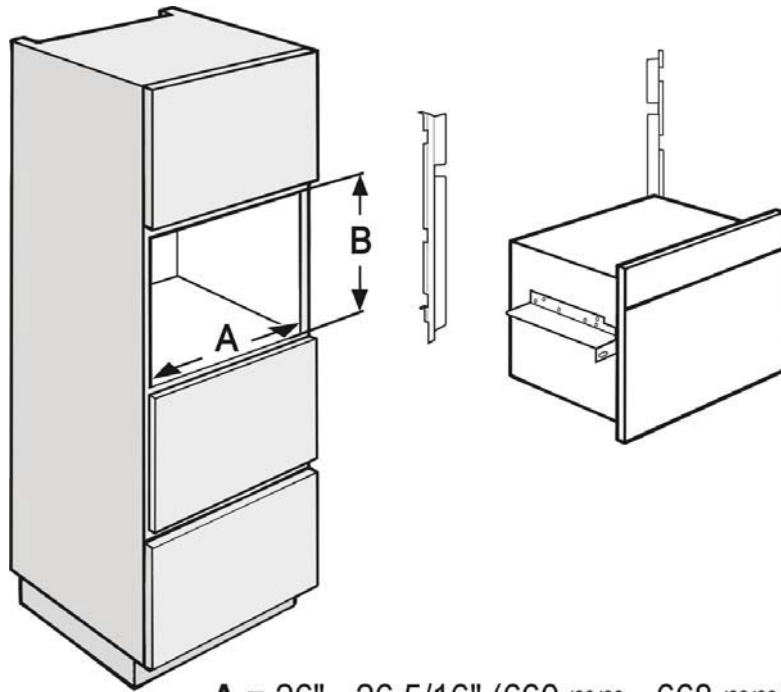

70cm Trim Kit

EBA 6707

INSTALLATION SPECIFICATIONS

Installation In Tall Niche

A = 26" - 26 5/16" (660 mm - 668 mm)

B = 17 11/16" - 17 13/16" (450 mm - 452 mm)

INSTALLATION SPECIFICATIONS

Installation above 70cm Oven