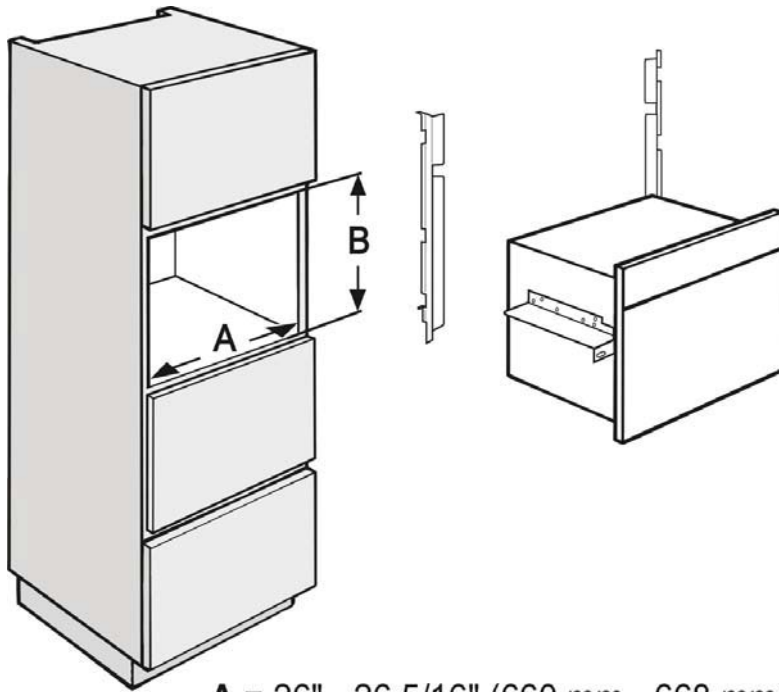

70cm Trim Kit

EBA 6707

INSTALLATION SPECIFICATIONS

Installation In Tall Niche

A = 26" - 26 5/16" (660 mm - 668 mm)

B = 17 11/16" - 17 13/16" (450 mm - 452 mm)

INSTALLATION SPECIFICATIONS

Installation above 70cm Oven