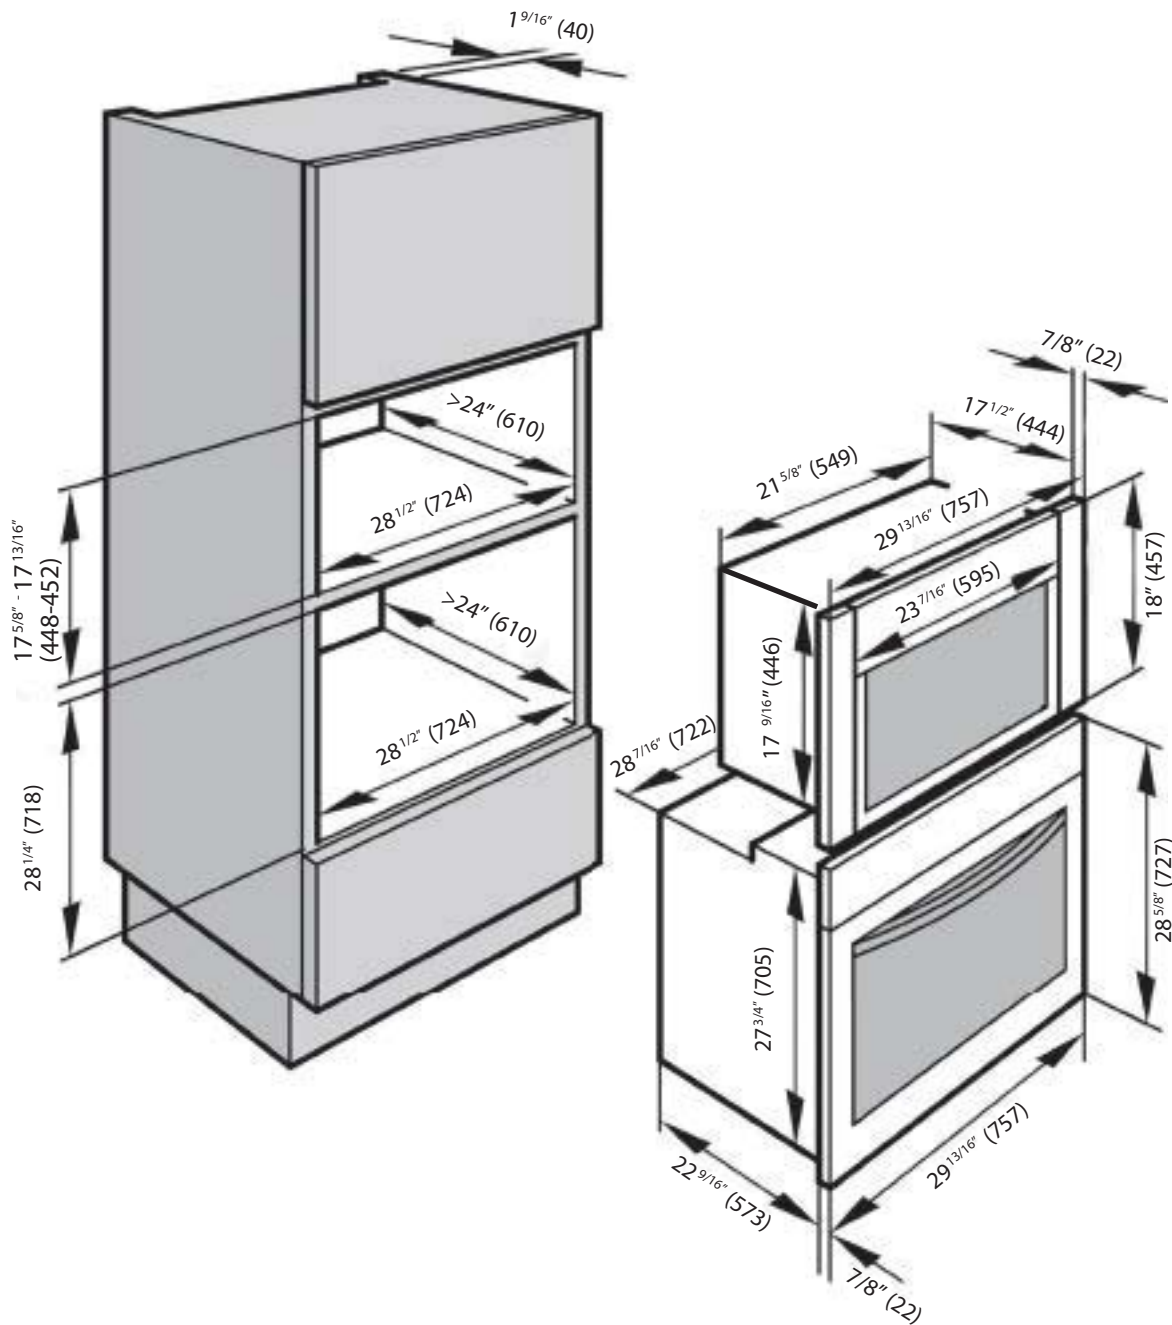

30" Trim Kit

EBA 6708 MC,

EBA 6808 MC, EBA 6808 MC BRWS

30" Trim Kit EBA 6708 MC, EBA 6808 MC

INSTALLATION SPECIFICATIONS

Installation In Tall Niche

** Follow the appliance installation directions for plumbing, electrical and ventilation

30" Trim Kit EBA 6708 MC, EBA 6808 MC

Installation above 30" oven
Dimensions: in. (mm)

** Follow the appliance installation directions for plumbing, electrical and ventilation