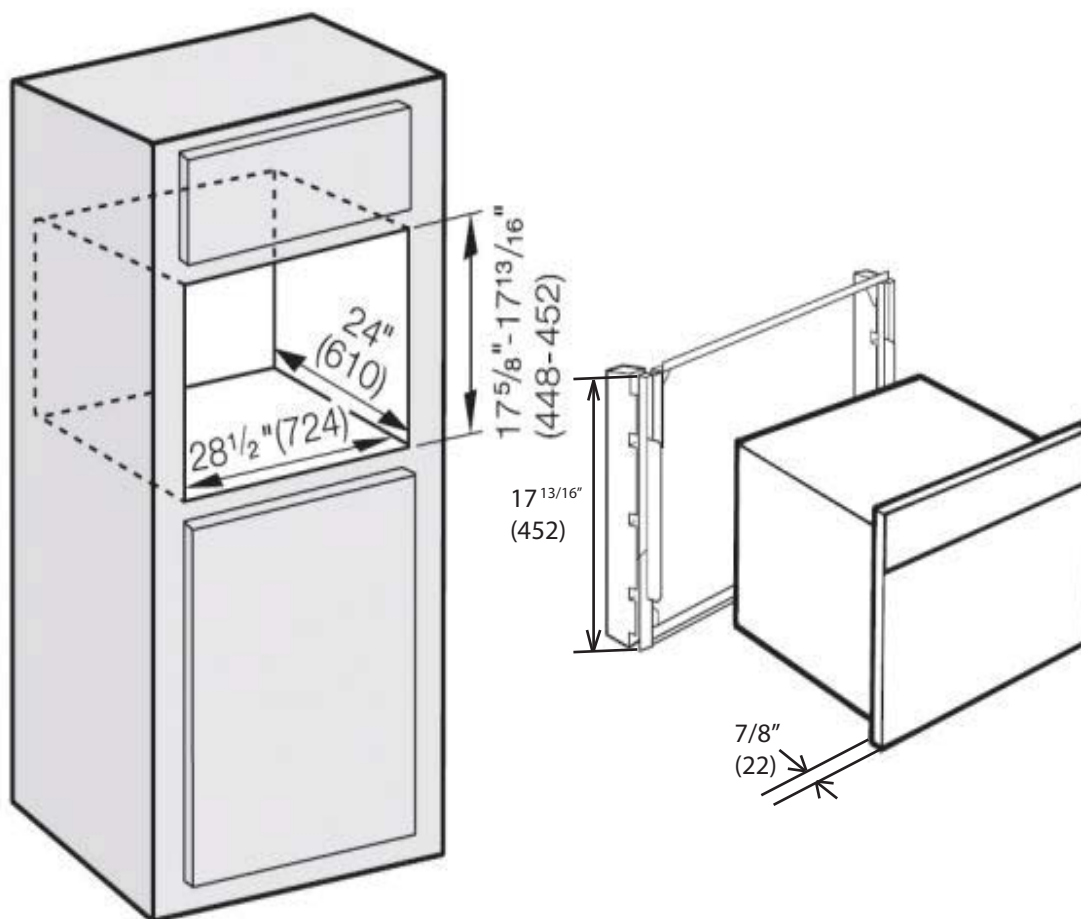

30" Trim Kit

EBA 6708 MC,

EBA 6808 MC, EBA 6808 MC BRWS

30" Trim Kit EBA 6708 MC, EBA 6808 MC

INSTALLATION SPECIFICATIONS

Installation In Tall Niche

** Follow the appliance installation directions for plumbing, electrical and ventilation

30" Trim Kit EBA 6708 MC, EBA 6808 MC

Installation above 30" oven
Dimensions: in. (mm)

** Follow the appliance installation directions for plumbing, electrical and ventilation