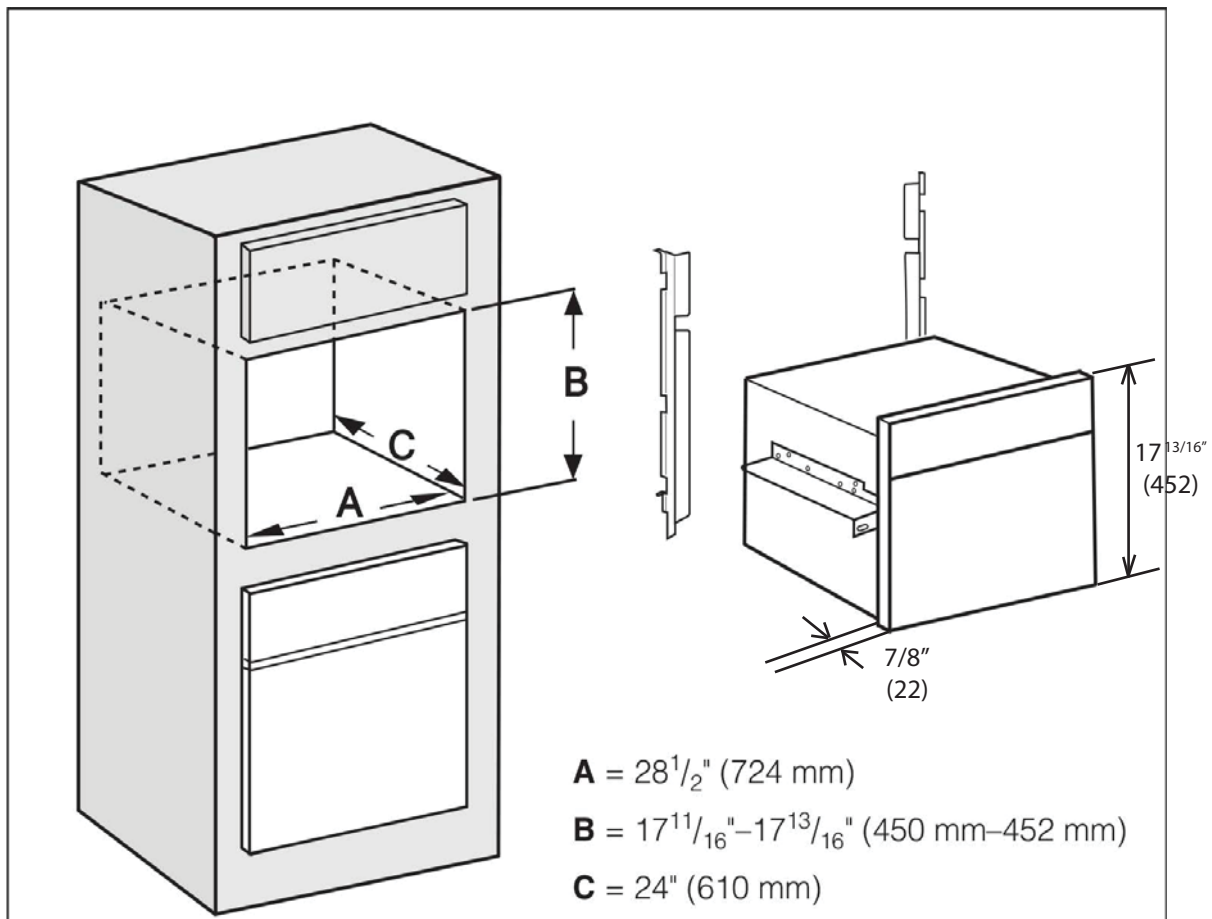

30" Trim Kit

EBA 6708,

EBA 6808, EBA 6808 BRWS

30" Trim Kit EBA 6708, EBA 6808

INSTALLATION SPECIFICATIONS

Installation In Tall Niche

** Follow the appliance installation directions for plumbing, electrical and ventilation

30" Trim Kit EBA 6708, EBA 6808

Installation Above 30" Oven

** Follow the appliance installation directions for plumbing, electrical and ventilation