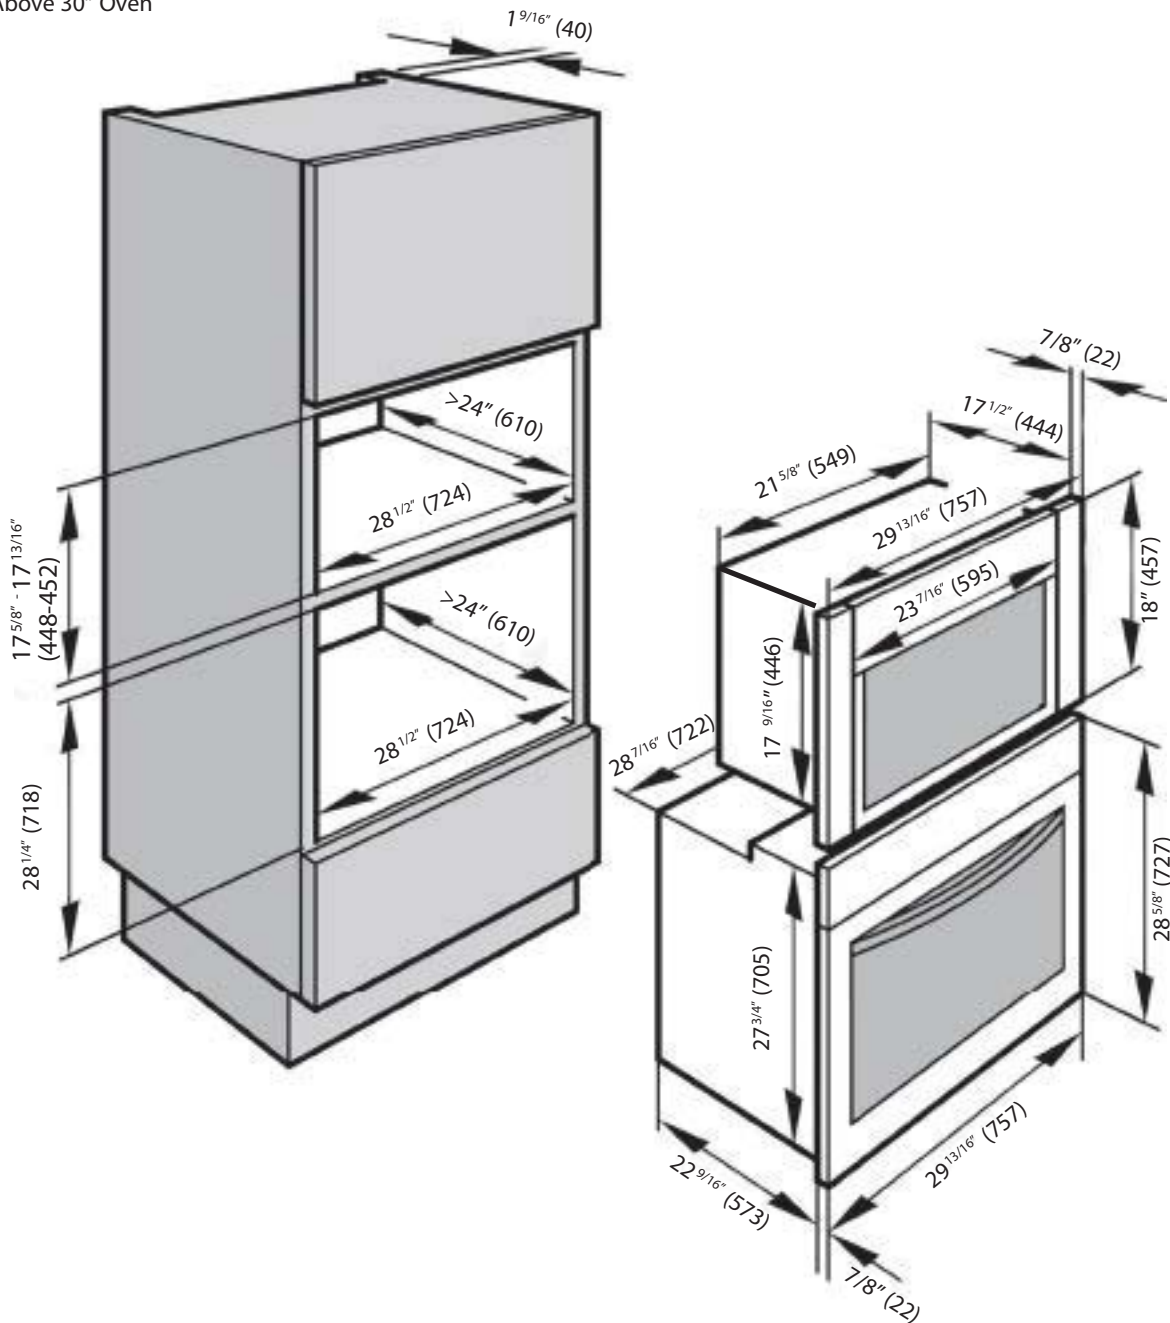

30" Trim Kit

EBA 6708,

EBA 6808, EBA 6808 BRWS

30" Trim Kit EBA 6708, EBA 6808

INSTALLATION SPECIFICATIONS

Installation In Tall Niche

** Follow the appliance installation directions for plumbing, electrical and ventilation

30" Trim Kit EBA 6708, EBA 6808

Installation Above 30" Oven

** Follow the appliance installation directions for plumbing, electrical and ventilation